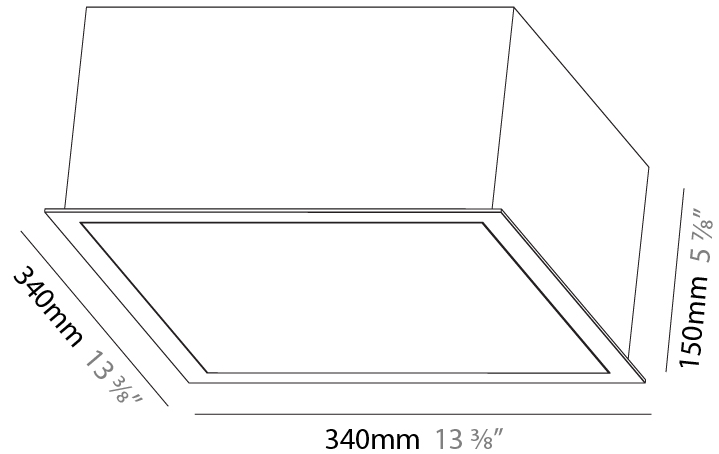

GENERAL

Series: Pi2
Subseries: Pi2 Standard
Brand: Prolicht
Division: Architectural
Mounting Type: Recessed
Mounting Location: Ceiling
Subcategory: Ambient

PHYSICAL

Shape: Square
Length (mm): 340
Length (in): 13 3/8
Width (mm): 340
Width (in): 13 3/8
Height (mm): 150
Height (in): 5 7/8
Ceiling Thickness (mm): 10 / 12.5 / 15 / 25 / 30
Ceiling Thickness (in): 3/8 or 1/2 or 9/16 or 1 or 1 3/16
Min. Recessing Depth (mm): 160
Min. Recessing Depth (in): 6 5/16
Light Distribution: Direct
Diffuser: PMMA - Opal or Micro-Prism
Fixture Finish: SSR / BKV / CWI / CRY / HAB / UFT / ITA / RUA / FTG / MYG / LOD / PUS / FRO / FUP / KIA / POP / BLS / SPG / MEY / GOH / GUM / CHC / COM / ABZ / JAG / OBR / MOS / ROR
Fixture Material: Aluminum

ELECTRICAL

Lamp Type: LED (Zhaga Standard)
Input Wattage (W): 12.4
Total Output Wattage (W): 10.8
Dimming: Tri-Mode (Non-Dimming and Phase Dimming (120Vac only) and 0-10V Dimming)
Driver Included: Yes
Driver Location: Integrated
Driver Type: Constant Current - Universal
Driver Class: Class 2
Input Voltage (V): 120 - 277
Constant Current (MA): 350

LED

Color Temperature (°K): 3000 / 3500 / 4000
Max. Delivered Lumen (lm): 880 / 950 / 970
CRI: >80 CRI
Efficiency (%): 0.65
Lamp Life (hrs): 50000

OPTICAL

RATINGS AND CERTIFICATIONS

Certified By: Certified for North American Standards
IP rating: IP20