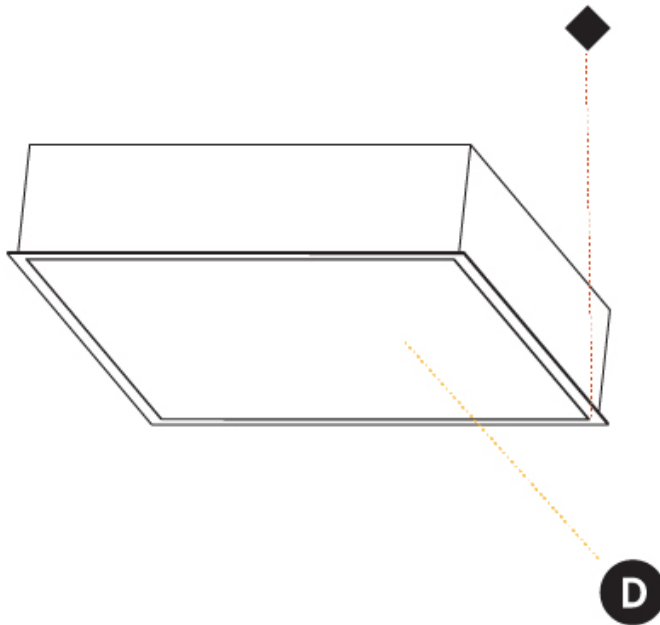

PI2 STANDARD RECESSED

A37737-

PROJECT	_____
TYPE	_____
SPECIFIER	_____
QUANTITY	_____
DATE	_____

A