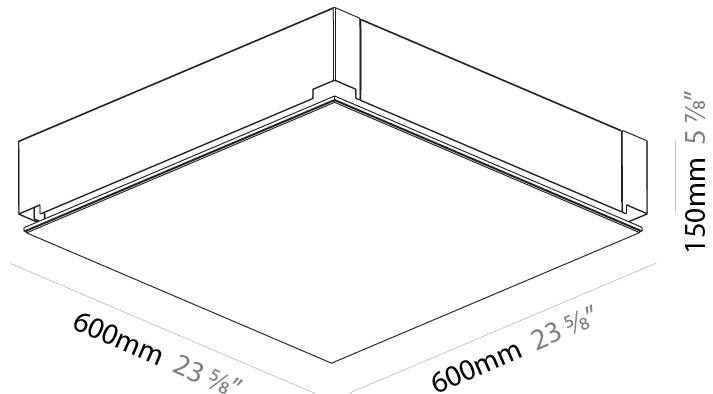

PHYSICAL

Shape: Square
Length (mm): 600
Length (in): 23 5/8
Width (mm): 600
Width (in): 23 5/8
Height (mm): 150
Height (in): 5 7/8
Ceiling Thickness (mm): 10 / 12.5 / 15 / 25 / 30
Ceiling Thickness (in): 3/8 or 1/2 or 9/16 or 1 or 1 3/16
Min. Recessing Depth (mm): 180
Min. Recessing Depth (in): 7 1/16
Light Distribution: Direct
Diffuser: PMMA - Opal
Fixture Finish: SSR / BKV / CWI / CRY / HAB / UFT / ITA / RUA / FTG / MYG / LOD / PUS / FRO / FUP / KIA / POP / BLS / SPG / MEY / GOH / GUM / CHC / COM / ABZ / JAG / OBR / MOS / ROR
Fixture Material: Aluminum
Cut-out Measurements: 635mm / 25" x 635mm / 25"
Upon Request: Unique Sizes Unique Ceiling Thickness Unique Mounting Depth Spot Inserts

ELECTRICAL

Lamp Type: LED (Zhaga Standard)
Input Wattage (W): 55
Total Output Wattage (W): 46
Dimming: Tri-Mode (Non-Dimming and Phase Dimming (120Vac only) and 0-10V Dimming)
Driver Included: Yes
Driver Location: Integrated
Driver Type: Constant Current - Universal
Driver Class: Class 2
Input Voltage (V): 120 - 277
Constant Current (MA): 350

LED

Color Temperature (°K): 3000 / 3500 / 4000
Max. Delivered Lumen (lm): 4350 / 4410 / 4500
CRI: >80 CRI
Efficiency (%): 65% (5mm Perspex)|65.10%
Lamp Life (hrs): 50000
Upon Request: RGB-W Tunable White Special Color Temperature CRI90

OPTICAL

RATINGS AND CERTIFICATIONS

Certified By: Certified for North American Standards
IP rating: IP20

PROJECT
TYPE
SPECIFIER
QUANTITY
DATE