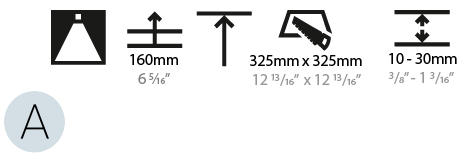

GENERAL

Series: Pi2
Subseries: Pi2 Standard
Brand: Prolicht
Division: Architectural
Mounting Type: Recessed
Mounting Location: Ceiling
Subcategory: Ambient

PHYSICAL

Shape: Square
Length (mm): 340
Length (in): 13 3/8
Width (mm): 340
Width (in): 13 3/8
Height (mm): 150
Height (in): 5 7/8
Ceiling Thickness (mm): 10 / 12.5 / 15 / 25 / 30
Ceiling Thickness (in): 3/8 or 1/2 or 9/16 or 1 or 1 3/16
Min. Recessing Depth (mm): 160
Min. Recessing Depth (in): 6 5/16
Light Distribution: Direct
Diffuser: PMMA - Opal or Micro-Prism
Fixture Finish: SSR / BKV / CWI / CRY / HAB / UFT / ITA / RUA / FTG / MYG / LOD / PUS / FRO / FUP / KIA / POP / BLS / SPG / MEY / GOH / GUM / CHC / COM / ABZ / JAG / OBR / MOS / ROR
Fixture Material: Aluminum

ELECTRICAL

Lamp Type: LED (Zhaga Standard)
Input Wattage (W): 12.4
Total Output Wattage (W): 10.8
Dimming: Tri-Mode (Non-Dimming and Phase Dimming (120Vac only) and 0-10V Dimming)
Driver Included: Yes
Driver Location: Integrated
Driver Type: Constant Current - Universal
Driver Class: Class 2
Input Voltage (V): 120 - 277
Constant Current (MA): 350

LED

Color Temperature (°K): 3000 / 3500 / 4000
Max. Delivered Lumen (lm): 880 / 950 / 970
CRI: >80 CRI
Efficiency (%): 0.65
Lamp Life (hrs): 50000

OPTICAL

RATINGS AND CERTIFICATIONS

Certified By: Certified for North American Standards
IP rating: IP20